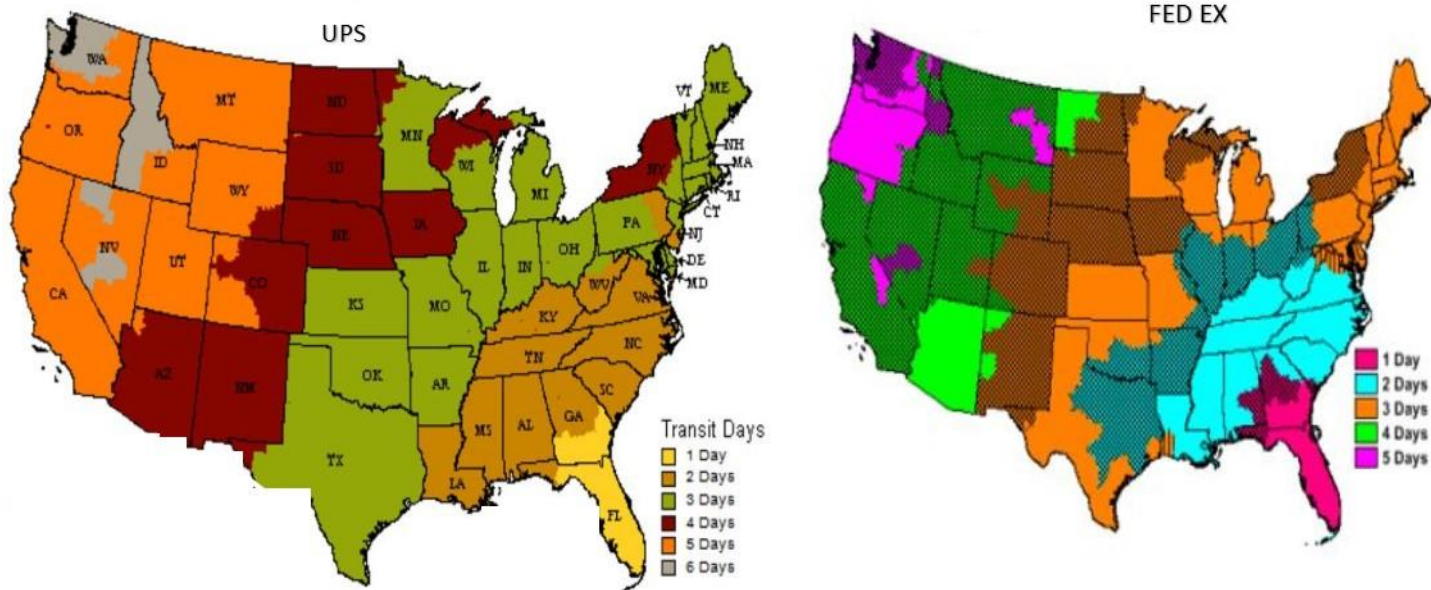

Business Days in Transit from Saint Augustine, FL 32084

Stocking Gel Coat Colors - Spectrum Color offers a guaranteed 48-hour turnaround time on all stocking gel coat quarts and patch paste kits. If you order a stocking item and Spectrum Color does not ship the order within 48 hours, Spectrum Color will give you 10 % off your next order. Our cut off time is 1:30 P.M. ET. All stocking colors are available in quarts, gallons, 5-gallon pails, and Patch Paste Kits. Please call for pricing. Stocking colors may be returned within 30 days for a 15% restocking fee if the gel coat and container have not been used or contaminated.

Non-stocking and custom match colors- Spectrum Color can ship non-stocking and custom match colors in 3-5 business days. Non-stocking colors are available in quarts, gallons, and 5-gallon pails. Custom matches are only available in gallons and 5-gallon pails. Please call for pricing. All non-stocking and custom match sales are non-refundable and non-returnable.

Color Identification -If you are unable to determine the correct color by using our catalog, please contact the boat manufacturer directly. Please have your hull identification number, make, model & year available to assist in determining the correct color for your boat. Refer to the directory in the back of the catalog for the appropriate boat manufacturer phone number.

East Coast distribution - Gel coat colors are available in our east coast warehouses in St. Augustine, FL. Please inquire as to availability.

Payments:

Spectrum Color accepts VISA®, MasterCard®, and Discover®. We also have C.O.D. and credit programs available. Please call for more information.